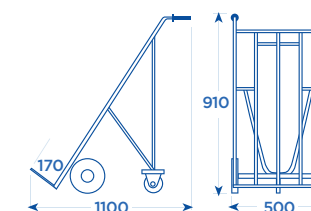

ART. 092
CARRELLO MILLEUSI

Several uses trolley
Chariot multi-usages
Sackkarre

ART.
092 | 300 kg | 200

ART. 095
CARRELLO
PORTA BOMBOLE

Cylinder holder trolley
Chariot porte-bonbonnes
Gasflaschenwagen

ART.
095 | 200 kg | 250