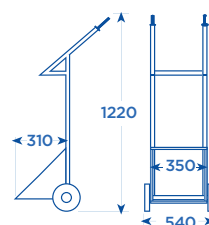

ART.
095/A | 200 kg | 250