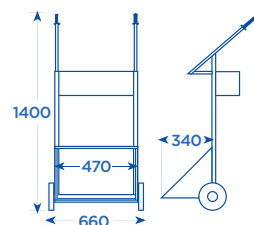

ART. 092
CARRELLO MILLEUSI

Several uses trolley
Chariot multi-usages
Sackkarre

ART.
092 | 300 kg | 200

ART. 095
CARRELLO
PORTA BOMBOLE

Cylinder holder trolley
Chariot porte-bonbonnes
Gasflaschenwagen

ART.
095 | 200 kg | 250